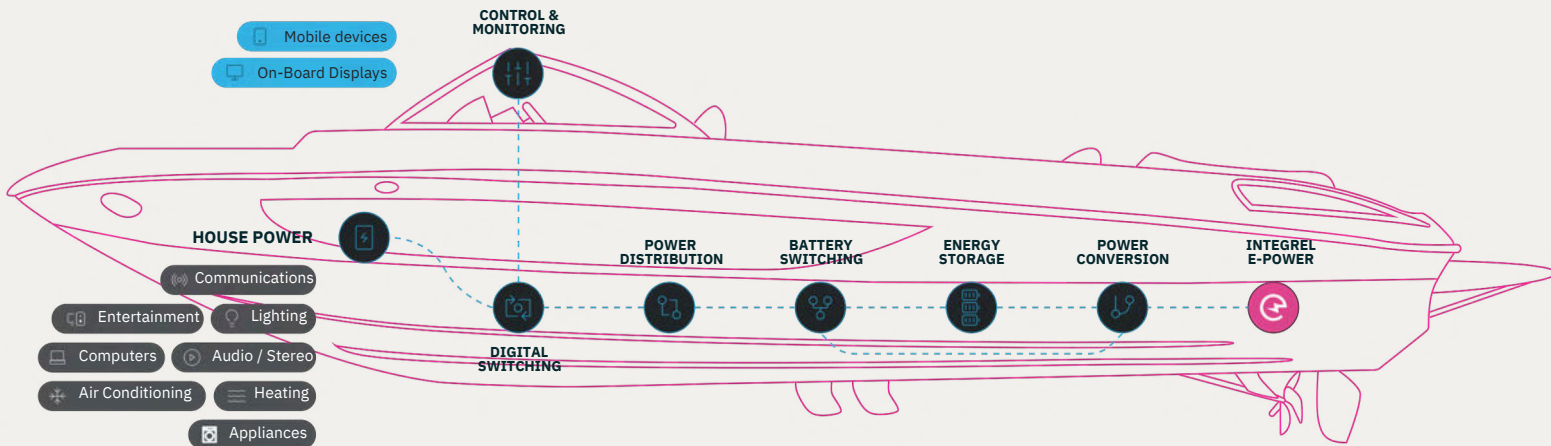

REVOLUTIONSING POWER. SIMPLIFYING BOATING.

FATHOM®

e-power system

powered by **Integr^{el}**